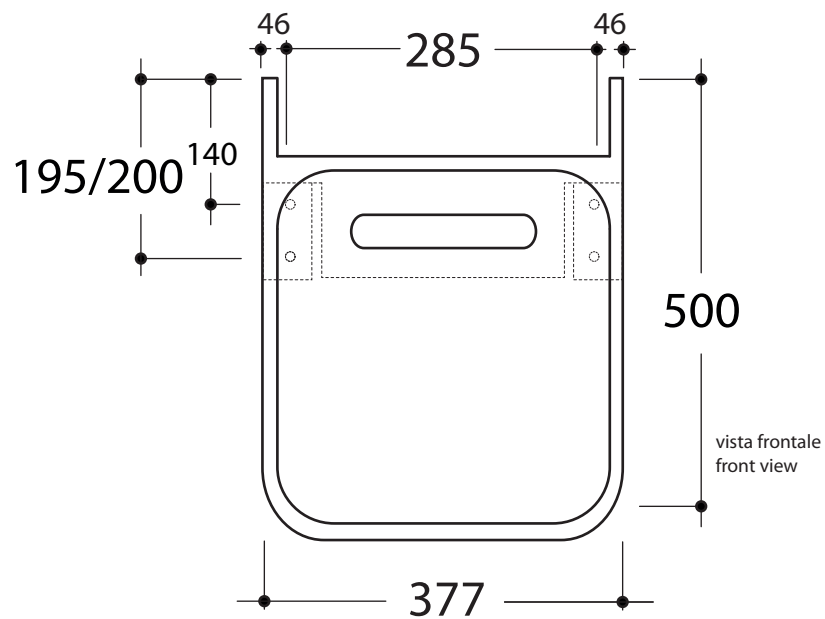

# INKA

Cod.9110

inka mobilesospeso 40 cm

inka wall-mounted cabinet 40 cm

Pavimento / Floor