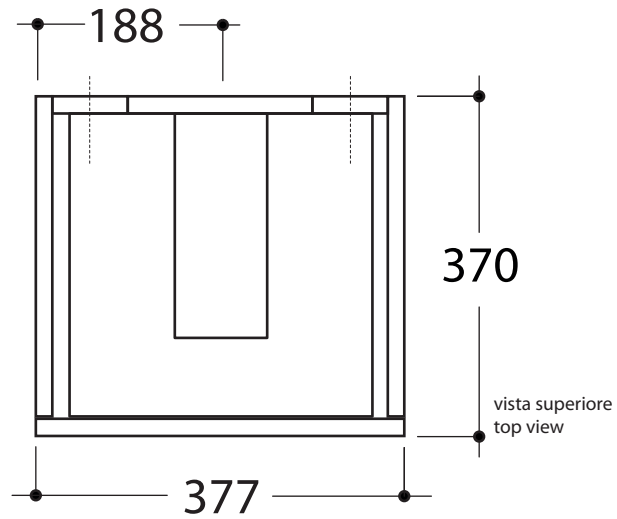

# INKA

Cod.9110

inka mobilesospeso 40 cm

inka wall-mounted cabinet 40 cm

Pavimento / Floor