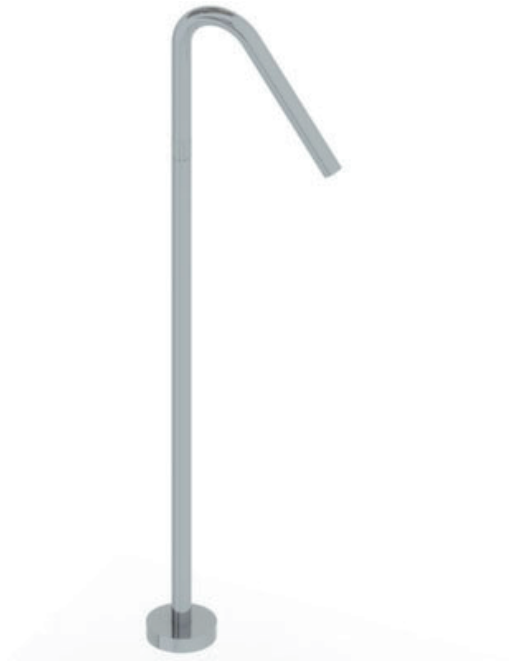

ARTWORK

Art. 7561

ARTWORK Miscelatore progressivo da
terra inox satinato

ARTWORK Stainless steel satin
floor mounted basin progressive mixer

KERASAN